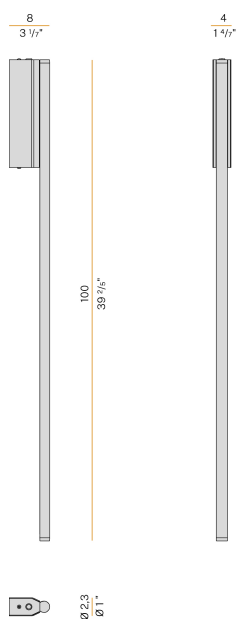

### Data sheet

CODE	A11030.100.0502
SYSTEM POWER CONSUMPTION	17W
EFFICACY	59.88lm/W
LIGHT SOURCE	LED
LIGHT SOURCE LIFETIME	L70 (B10) 60.000h
COLOUR TEMPERATURE	2700K Ra>90
LIGHT DISTRIBUTION	diffused
POWER SUPPLY	220-240V AC
FREQUENCY	50/60Hz
ELECTRICAL CONFIGURATION	dimmable (DALI/Push DIM)
DRIVER	integrated included
NOMINAL LUMINOUS FLUX	1512lm
LUMEN OUTPUT	1018lm
EFFICIENCY	67.3%
WEIGHT	1,16 Kg
PROTECTION DEGREE	IP20
COLOUR TOLLERANCES	SDCM 3
PACKING DIMENSIONS	12,0 x 106,0 x 7,0 cm

### Technical drawing